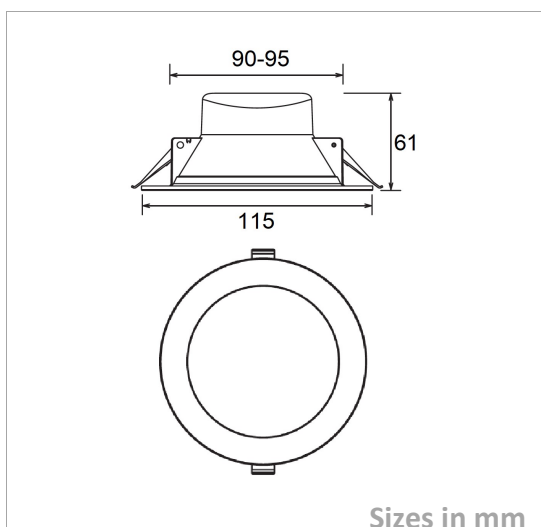

Downlight

DWR115-CCT-C-8W

Picture

Packing

Unit Volum (CBM)	0,0017136
Unit GW (kg)	0,232
Qty per carton	30

Description

Type	LED Downlight
Connection	Wire

Electrical Parameters

Gr. Power	8W ±5%
Input Voltage	AC200-240V
Driver	Internal
Dimmable	Triac dim.

Lighting Parameters

Beam Angle	90
Colors	CCT adjust.
Lumens	800
CRI	80Ra

Structure Parameters

Fixture Color	White; Nickel Br.
Cover	Milky
Dimensions	dia 115*61mm (hole 90-95)