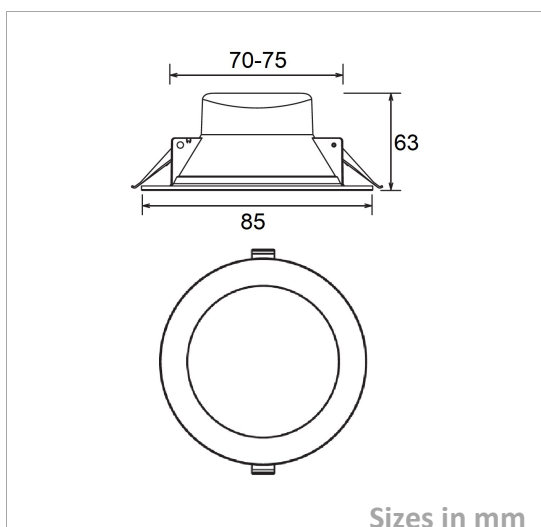

Downlight

DWR85-CCT-C-7W

Picture

Packing

Unit Volum (CBM)	0,0011515392
Unit GW (kg)	0,16
Qty per carton	50

Description

Type	LED Downlight
Connection	Wire

Electrical Parameters

Gr. Power	7W ±5%
InputVoltage	AC200-240V
Driver	Internal
Dimmable	Triac dim.

Lighting Parameters

Beam Angle	90
Colors	CCT adjust.
Lumens	650
CRI	80Ra

Structure Parameters

Fixture Color	White; Nickel Br.
Cover	Milky
Dimensions	dia 85*63mm (hole70-75)

Protection Parameters

Rating	IP54 in front
Electrical Class	Class II
Lifetime	>50.000h
Warranty (Years)	3

Options

Dimmable	Triac ☐	0-10V ☐	1-10V ☐	DALI ☐
CRI	>90Ra ☐	>92Ra ☐	>95Ra ☐	>98Ra ☐
Other