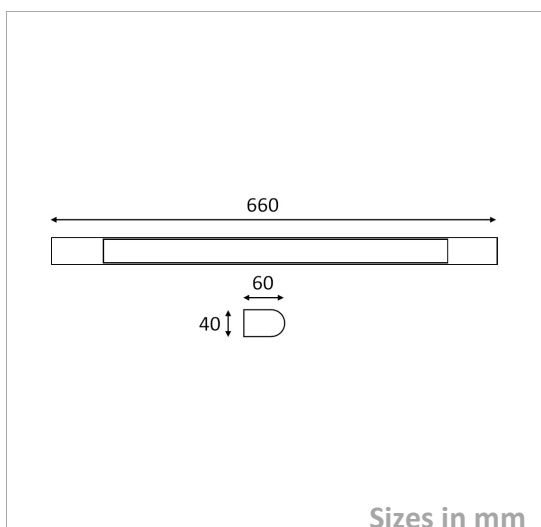

Bathroom Lamp

MIRROR66-P-IP44-18W

Picture

Description

Type	LED Bathroom Lamp
Connection	Wire

Electrical Parameters

Gr. Power	18W ±5%
InputVoltage	AC100-240V
Driver	Included
Dimmable	Not dim.

Lighting Parameters

Beam Angle	180
Colors	WW; DL; CW
Lumens	1440-1650
CRI	80Ra

Structure Parameters

Fixture Color	Chrome
Cover	Milky
Dimensions	660*60*40mm

Protection Parameters

Rating	IP44
Electrical Class	Class I <input type="checkbox"/> Class II <input type="checkbox"/> Class III <input type="checkbox"/>
Lifetime	>50.000h
Warranty (Years)	2

Sizes in mm

Packing

UnitVolum (CBM)	0,00516375
Unit GW (kg)	1,02
Qty per carton	12