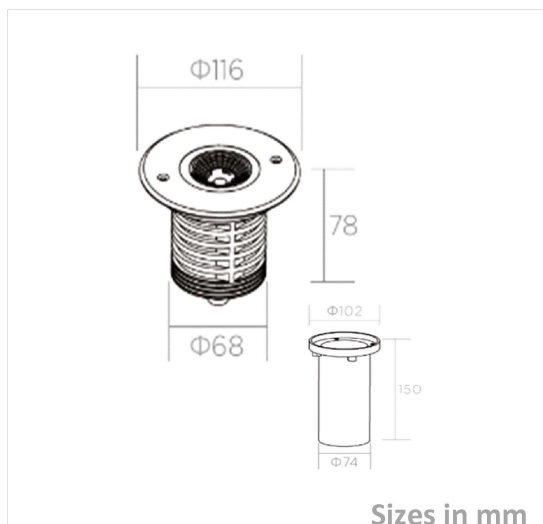

Inground Light

SOLEN116-P-COB-10W

Picture

Packing

UnitVolum (CBM)	0,00301665
Unit GW (kg)	1,1
Qty per carton	18

Description

Type	LED Inground Light
Connection	Wire

Electrical Parameters

Gr. Power	9,4W ±5%
InputVoltage	DC24V
Driver	Not Included
Dimmable	Not dim.

Lighting Parameters

Beam Angle	10/20/30/28*70°
Colors	WW; DL; CW; Red; Green; Blue; Y
Lumens	800
CRI	80Ra

Structure Parameters

Fixture Color	SS316
Cover	Clear; Louver
Dimensions	dia116*78(102(74)*150)mm