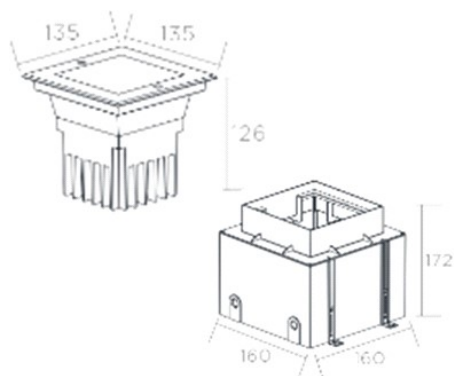

Inground Light

SOLEN135.135-DRO-P-9W

Picture

DRO
single

DRDO
double

Sizes in mm

Packing

UnitVolum (CBM)	0,008568
Unit GW (kg)	1,9
Qty per carton	8

Description

Type	LED Inground Light
Connection	Wire

Electrical Parameters

Gr. Power	9W ±5%
InputVoltage	DC24V
Driver	Not Included
Dimmable	Not dim.

Lighting Parameters

Beam Angle	15/25/38/60/10*50
Colors	WWY; WW; DL; CW
Lumens	750
CRI	80Ra

Structure Parameters

Fixture Color	SS316
Cover	Clear; Frosted
Dimensions	135*135*126(160*160*172)mm

Protection Parameters

Rating	IP67/IK10
Electrical Class	Class III
Lifetime	>50.000h
Warranty (Years)	3

Options