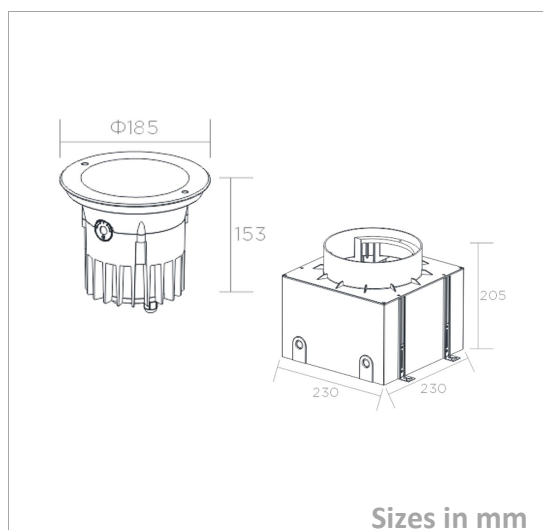

Inground Light

SOLEN185-DRO-P-16W 24V

Picture

Packing

UnitVolum (CBM)	0,01721811
Unit GW (kg)	3,2
Qty per carton	4

Description

Type	LED Inground Light
Connection	Wire

Electrical Parameters

Gr. Power	16W ±5%
InputVoltage	DC24V
Driver	Not Included
Dimmable	Not dim.

Lighting Parameters

Beam Angle	10/15/25/30/45/60/90/110
Colors	WWY; WW; DL; CW
Lumens	1280
CRI	80Ra

Structure Parameters

Fixture Color	SS316
Cover	Clear; Louver
Dimensions	dia185*153(230*230*205)mm