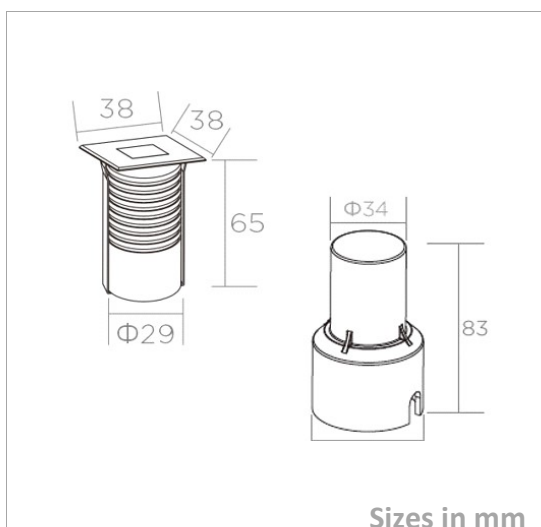

Packing

UnitVolum (CBM)	0,0011208015
Unit GW (kg)	0,32
Qty per carton	40