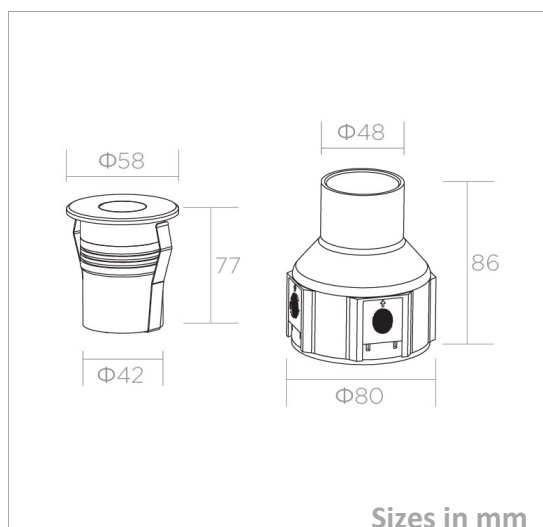

Inground Light

SOLEN58-P-COB-5W

Picture

Packing

UnitVolum (CBM)	0,00131274
Unit GW (kg)	0,51
Qty per carton	30

Description

Type	LED Inground Light
Connection	Wire

Electrical Parameters

Gr. Power	5W ±5%
InputVoltage	DC24V
Driver	Not Included
Dimmable	Not dim.

Lighting Parameters

Beam Angle	15/24/38
Colors	WW; DL; CW; Red; Green; Blue; Y
Lumens	480
CRI	80Ra

Structure Parameters

Fixture Color	SS316
Cover	Clear; Frosted; Louver
Dimensions	dia.58*77mm(48(80)*86)