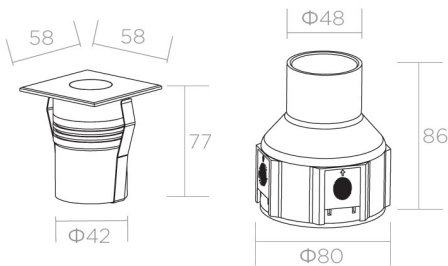

Options

Dimmable	Triac ☐	0-10V ☐	1-10V ☐	DALI ☐
CRI	>90Ra ☐	>92Ra ☐	>95Ra ☐	>98Ra ☐
Other				

Sizes in mm

Packing

UnitVolum (CBM)	0,0013574925
Unit GW (kg)	0,47
Qty per carton	32