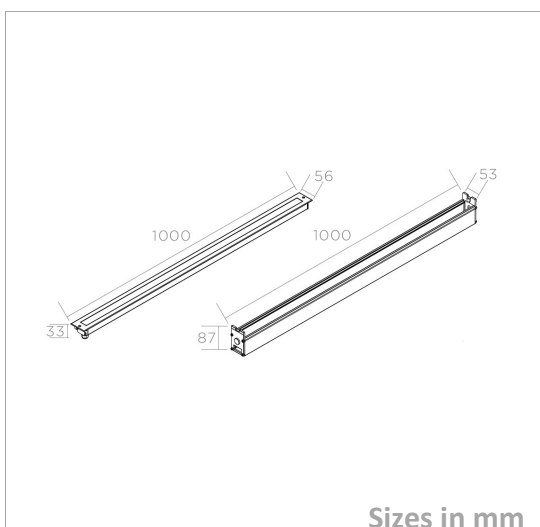

Inground Light

SOLINE1000.56-C-18W 220V

Picture

Packing

UnitVolum (CBM)	0,00966552
Unit GW (kg)	4,34
Qty per carton	6

Description

Type	LED Inground Light
Connection	Wire

Electrical Parameters

Gr. Power	18W ±5%
InputVoltage	AC100-240V
Driver	External
Dimmable	Not dim.

Lighting Parameters

Beam Angle	6°/10°/15°/20°/30°/45°/60°/10°x5
Colors	WW; DL; CW
Lumens	1440
CRI	80Ra

Structure Parameters

Fixture Color	Grey
Cover	Clear; Frosted
Dimensions	1000*56*33mm