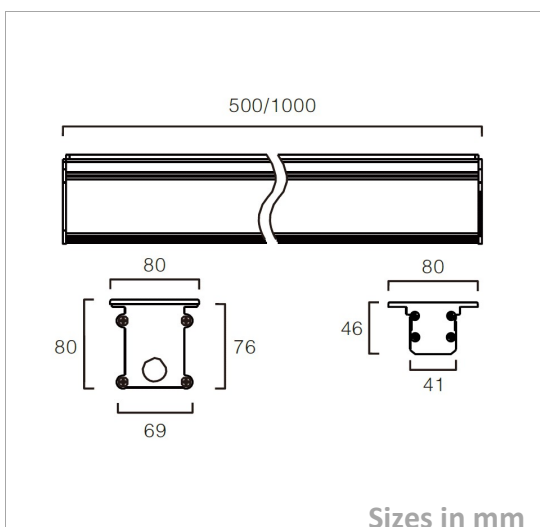

#### Lighting Parameters

Beam Angle	5/8/10/15/30/35/45/60°/Asym.
Colors	WW; DL; CW
Lumens	80Lm/W
CRI	80Ra

#### Structure Parameters

Fixture Color	White; Black; Silver; Grey
Cover	Clear; Frosted
Dimensions	1200*80*69mm

Sizes in mm